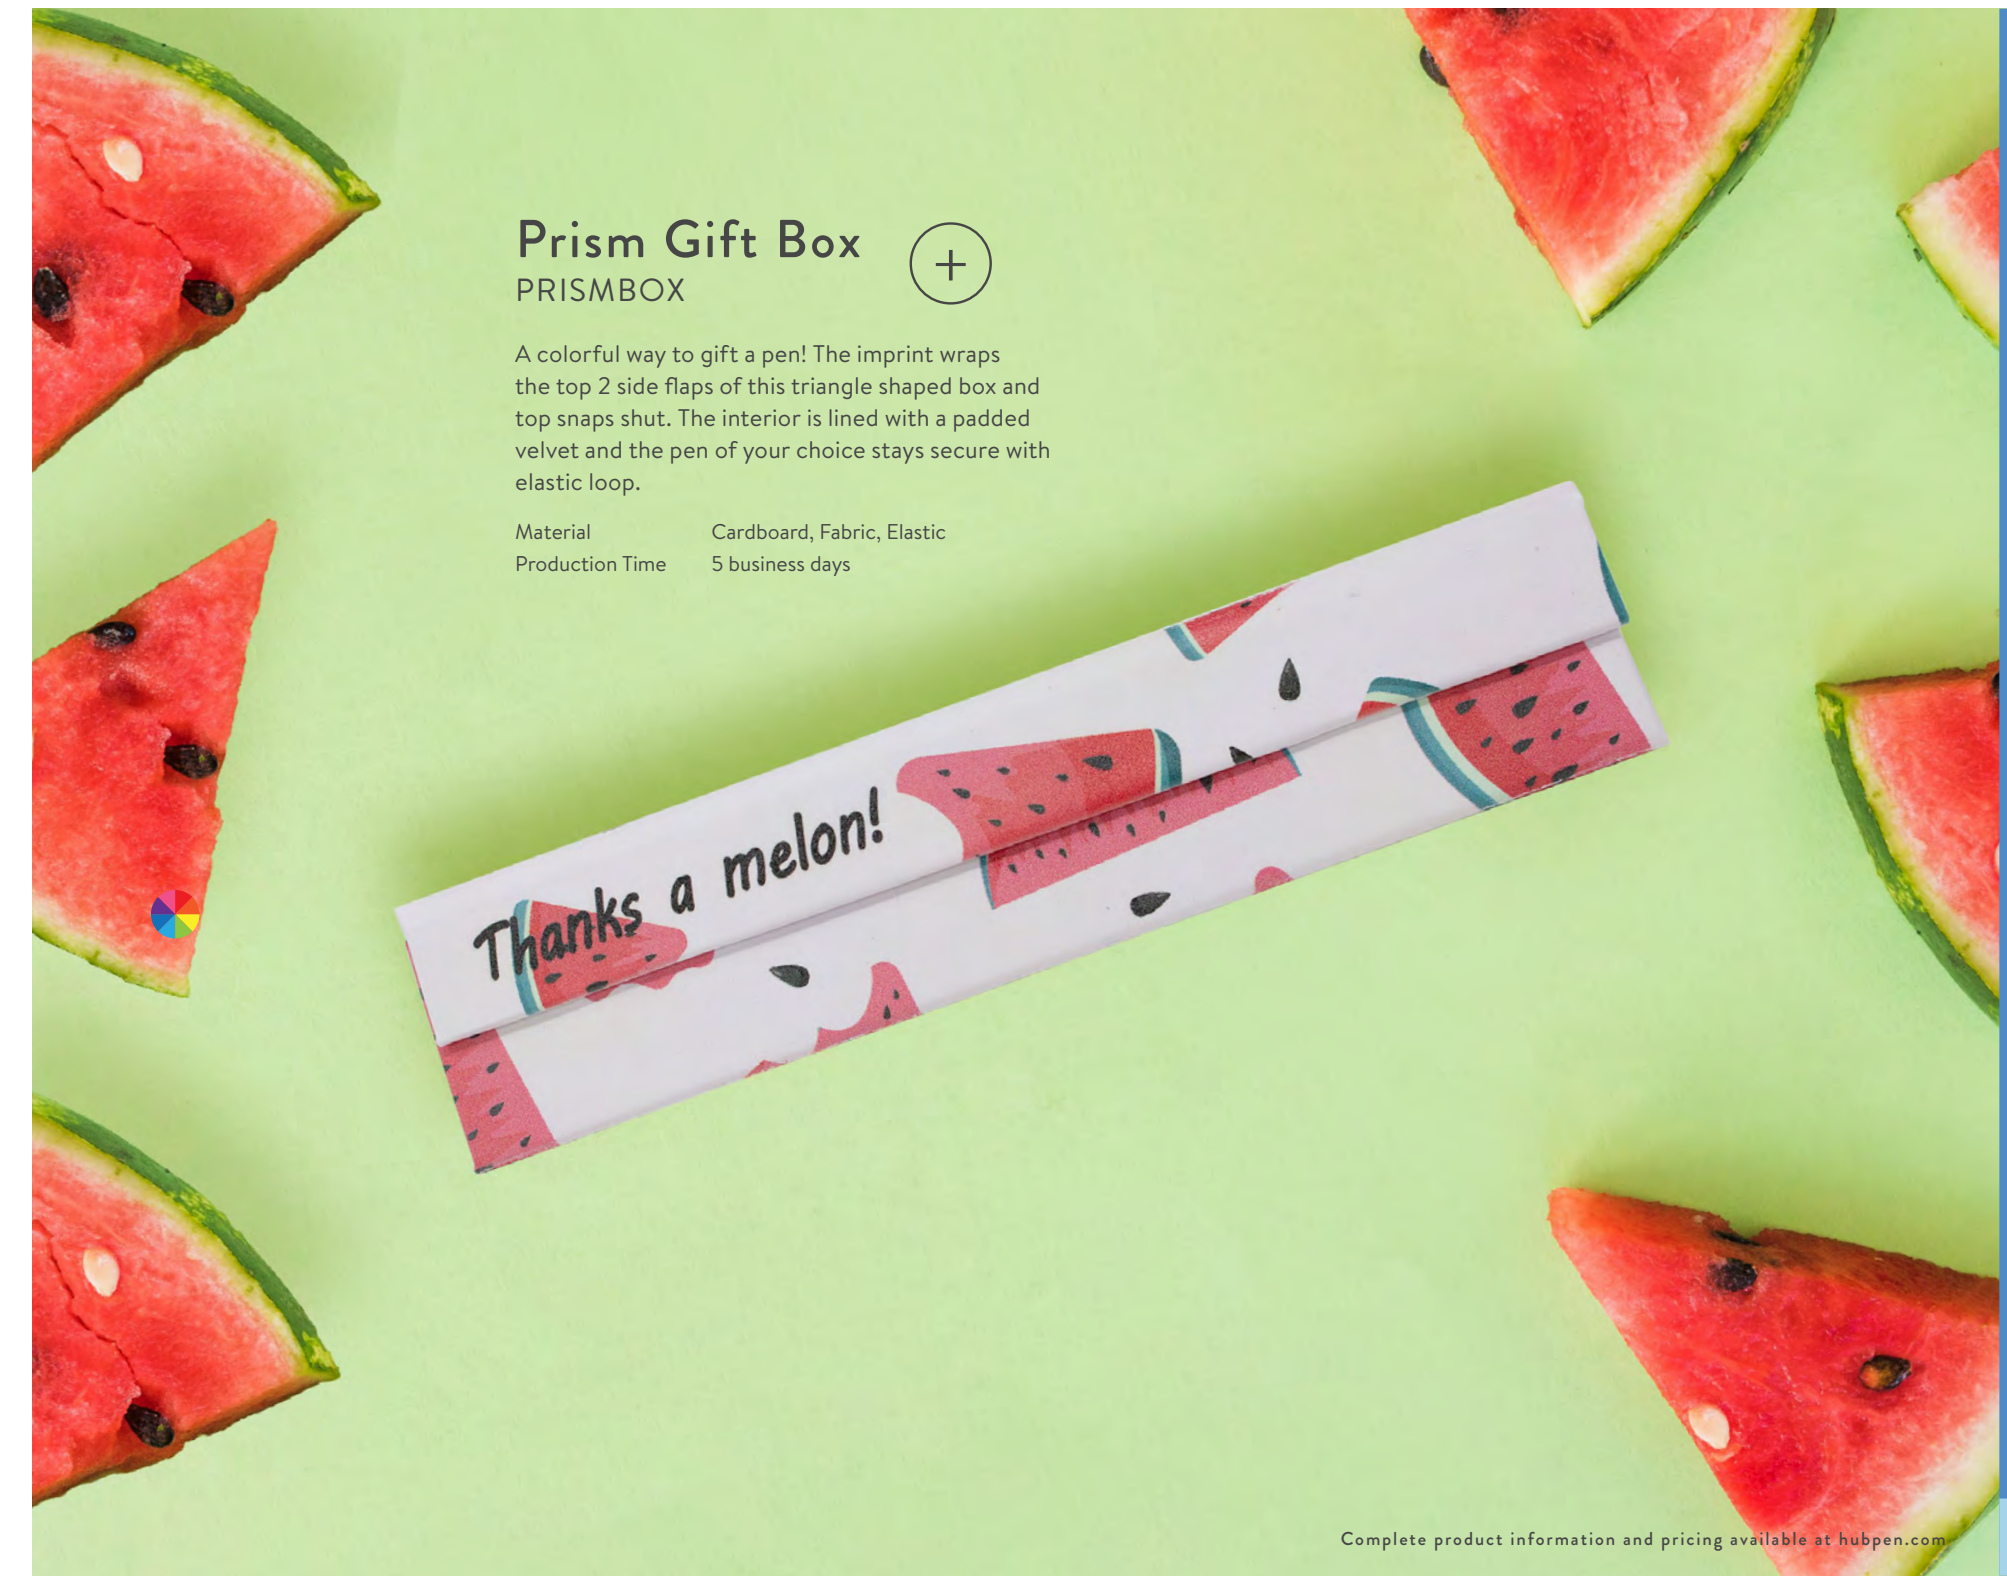

Material	Plastic
Pen Type	Ballpoint
Ink Color	Black
Production Time	5 business days

ID <sup>24</sup>  
**SoloMio Set** <sup>+</sup>

Display your compact Solomio Stylus pens with this classy full-color box that is sure to leave an impression.

### Tabellone Pen or Box Set +

501 or 501SET

Tabellone is Italian for billboard and with these imprint sizes you'll see why! A full color imprint will make a big impression with this giftable pen and box set. Lid, interior and pen all come with your edge to edge custom imprint for so many colorful options.

### Prism Gift Box + PRISMBOX

A colorful way to gift a pen! The imprint wraps the top 2 side flaps of this triangle shaped box and top snaps shut. The interior is lined with a padded velvet and the pen of your choice stays secure with elastic loop.