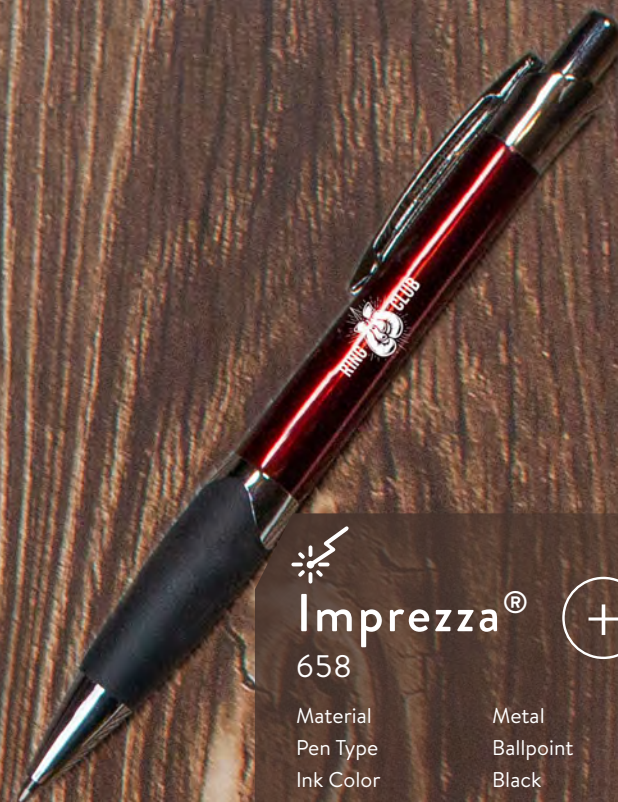

## Farella® Bronze Stylus (+)

694

Beautiful and sleek executive metal pen with handy stylus  
Warm brushed gunmetal finish with vivid colored accents  
Strong push cap retraction

Material	Metal
Pen Type	Ballpoint
Ink Color	Black
Production Time	5 business days

## Varrago® (+)

671

Sleek European style executive metal pen  
Jumbo barrel allows for a comfortable, ergonomic grip

Material	Metal
Pen Type	Ballpoint
Ink Color	Black
Production Time	5 business days

## Top Cat® (+)

635

Executive metal pen priced for promotions  
Sleek contemporary design with push cap retraction  
High gloss finish with silver engraved imprint

Material	Metal
Pen Type	Ballpoint
Ink Color	Blue
Production Time	5 business days

### Olin®

678

Material  
Pen Type  
Ink Color  
Production Time

Metal  
Ballpoint  
Blue  
5 business days