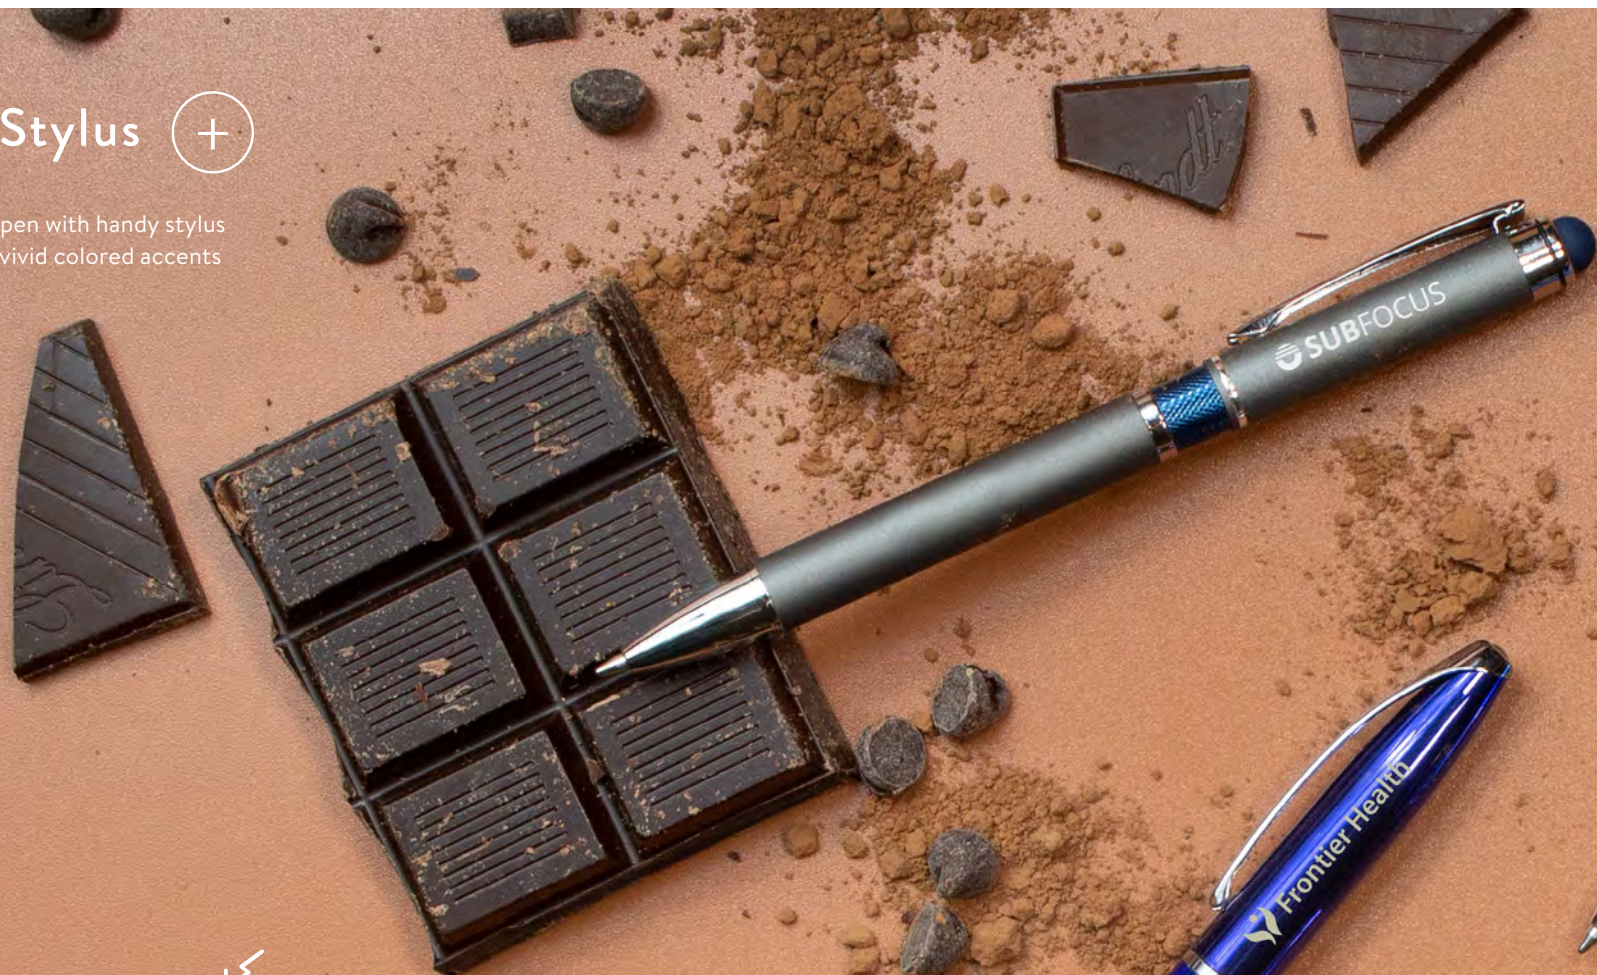

## Vozzano® +

673

Beautiful European styled executive metal pen  
Lustrous satin finish that contrasts with silver engraved imprint  
Jumbo barrel allows for a comfortable, ergonomic grip  
Strong push cap retraction.

Material	Metal
Pen Type	Ballpoint
Ink Color	Black
Specialty	Hybrid, anti fraud
Production Time	5 business days

## Farella® Bronze Stylus (+)

694

Beautiful and sleek executive metal pen with handy stylus  
Warm brushed gunmetal finish with vivid colored accents  
Strong push cap retraction

Material	Metal
Pen Type	Ballpoint
Ink Color	Black
Production Time	5 business days

## Lombardo® (+)

885

Contemporary style twist action retractable executive pen.  
High gloss enamel or brushed silver with marble look acrylic center band and silver engraving and accents. Brushed silver has oxidized black imprint. Highest quality jumbo metal black ink cartridge.